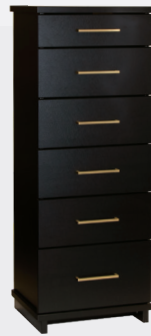

# FOX > THE COLLECTION

See back page for the full range of units available.

Slimline metal handle options.

Copper (CO)

Nickel (NI)

Gold (GO)

Gunmetal (GU)

Bedside FOX B42 GO

Bedside FOX B43 T GO

Lowboy FOX L128 GO

Lowboy FOX C85 GO

Slimboy FOX S46 GO

Tallboy FOX T107 GO

Dresser FOX D105 GO

Bed Frame (Queen) FOX BFQ and Under Bed Storage FOX BST8 GO